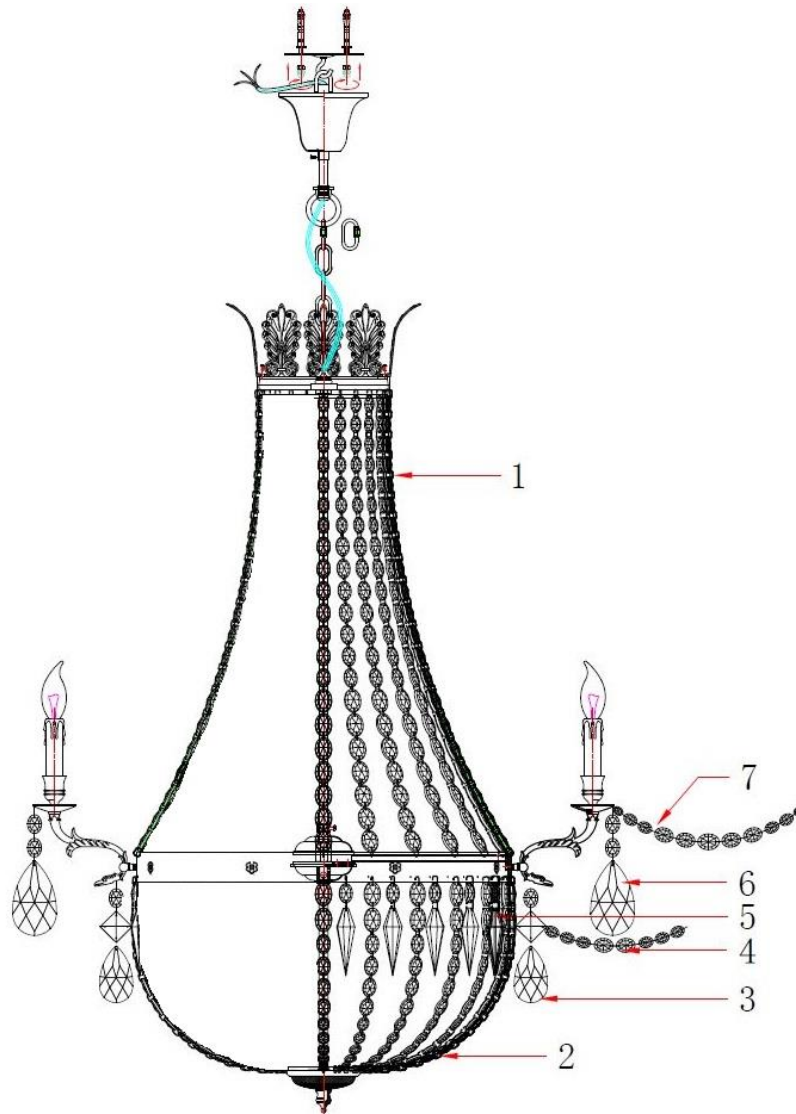

## FONTAINE CHANDELIER Assembly Instructions & Care

## INSTALLATION INSTRUCTIONS

- 1 - SHUT OFF THE MAIN ELECTRICAL SUPPLY FROM THE MAIN FUSE BOX/ CIRCUIT BREAKER TO THE J-BOX.
- 2 - Loosen up screw on threaded loop.  
Twist off the loop allowing you to slip the IPS stud (#3) through the canopy.  
Once you complete step (#3), thread loop back onto stud.
- 3 - Feed threaded IPS stud through canopy collar.
- 4 - Connect quick link to the loop (#2) and to end of chain.
- 5 - Chain height can be custom by moving the bottom quick link (#6) up and down as necessary.
- 6 - Connect quick link at desired chain height and to the loop at top of chandelier frame.
- 7 - Feed electrical cable through the chain, canopy and match plate until reaching the J-box.
- 8 - Make proper electrical connections.  
This installation should be done by a qualified licensed electrician.
- 9 - Attach match plate / hook to J-box.
- 10 - Connect entire canopy, chain & chandelier frame to match plate / hook.
- 11 - Slide canopy up to ceiling line so that it covers the match plate and J-box, then tighten screw at the bottom collar.

# ELOQUENCE™

CRYSTALS & CONNECTIONS

<p>① 21#×7+25#×7 +31#×7 Oval bead</p>  <p>26 pcs</p>	<p>② 15#×3+21#×4 +25#×4 +31#×2 Oval bead</p>  <p>26 pcs</p>	<p>③ 18#Oval bead×1+ 30#Quartet pearl×1</p>  <p>76# Net form 8 pcs</p>	<p>④ 21#×3+25#×2 +21#×3 Oval bead</p>  <p>8 pcs</p>	<p>⑤ 25#×1 Oval bead</p>  <p>90# Two pointed bead 26 pcs</p>	<p>⑥ 25#×2 Oval bead</p>  <p>100# Net form 8 pcs</p>	<p>⑦ 15#×2+21#×4 +25#×4+31#×1 Oval bead</p>  <p>8 pcs</p>
---	--	---	--	--	---	--