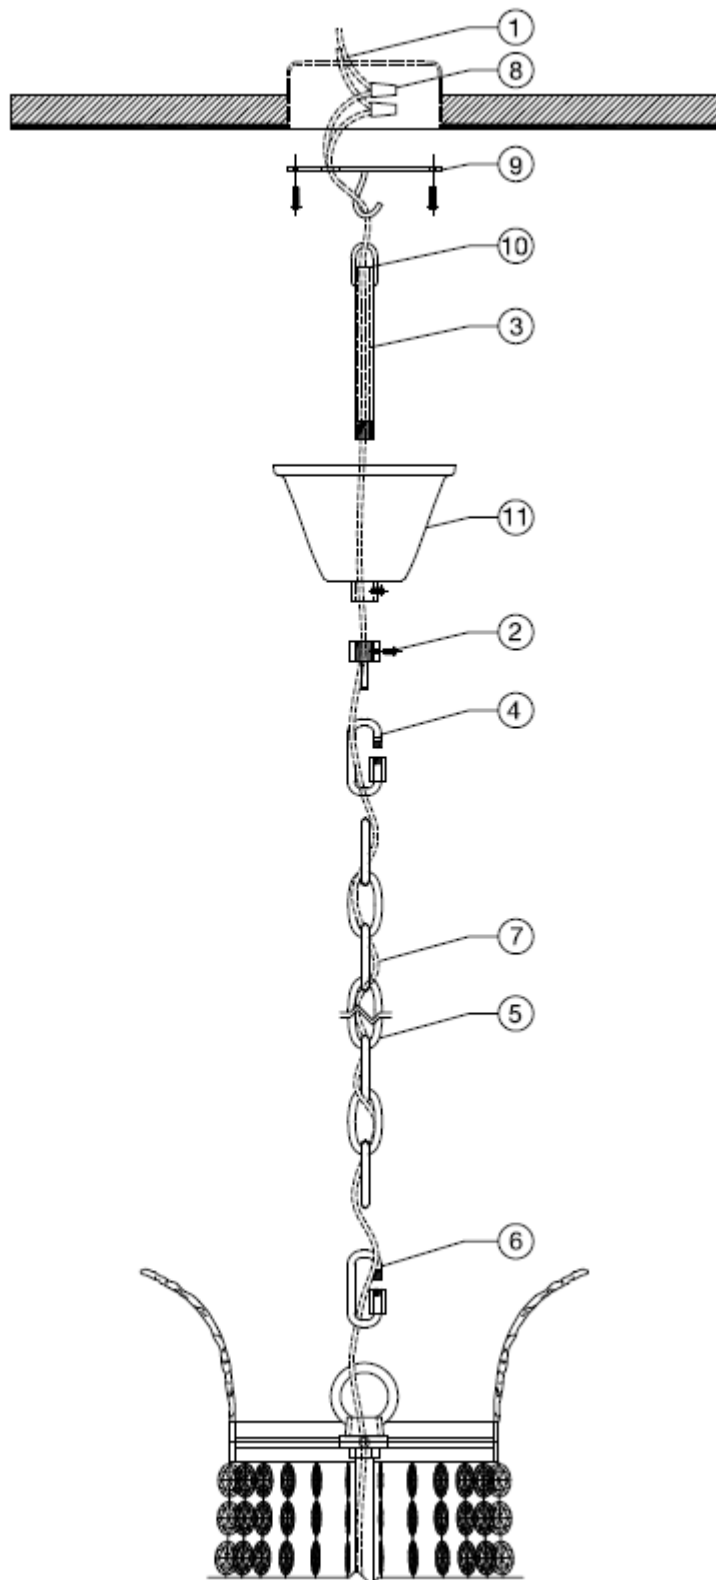

## FONTAINE CHANDELIER Assembly Instructions & Care

## INSTALLATION INSTRUCTIONS

- 1 - SHUT OFF THE MAIN ELECTRICAL SUPPLY FROM THE MAIN FUSE BOX/ CIRCUIT BREAKER TO THE J-BOX.
- 2 - Loosen up screw on threaded loop.  
Twist off the loop allowing you to slip the IPS stud (#3) through the canopy.  
Once you complete step (#3), thread loop back onto stud.
- 3 - Feed threaded IPS stud through canopy collar.
- 4 - Connect quick link to the loop (#2) and to end of chain.
- 5 - Chain height can be custom by moving the bottom quick link (#6) up and down as necessary.
- 6 - Connect quick link at desired chain height and to the loop at top of chandelier frame.
- 7 - Feed electrical cable through the chain, canopy and match plate until reaching the J-box.
- 8 - Make proper electrical connections.  
This installation should be done by a qualified licensed electrician.
- 9 - Attach match plate / hook to J-box.
- 10 - Connect entire canopy, chain & chandelier frame to match plate / hook.
- 11 - Slide canopy up to ceiling line so that it covers the match plate and J-box, then tighten screw at the bottom collar.